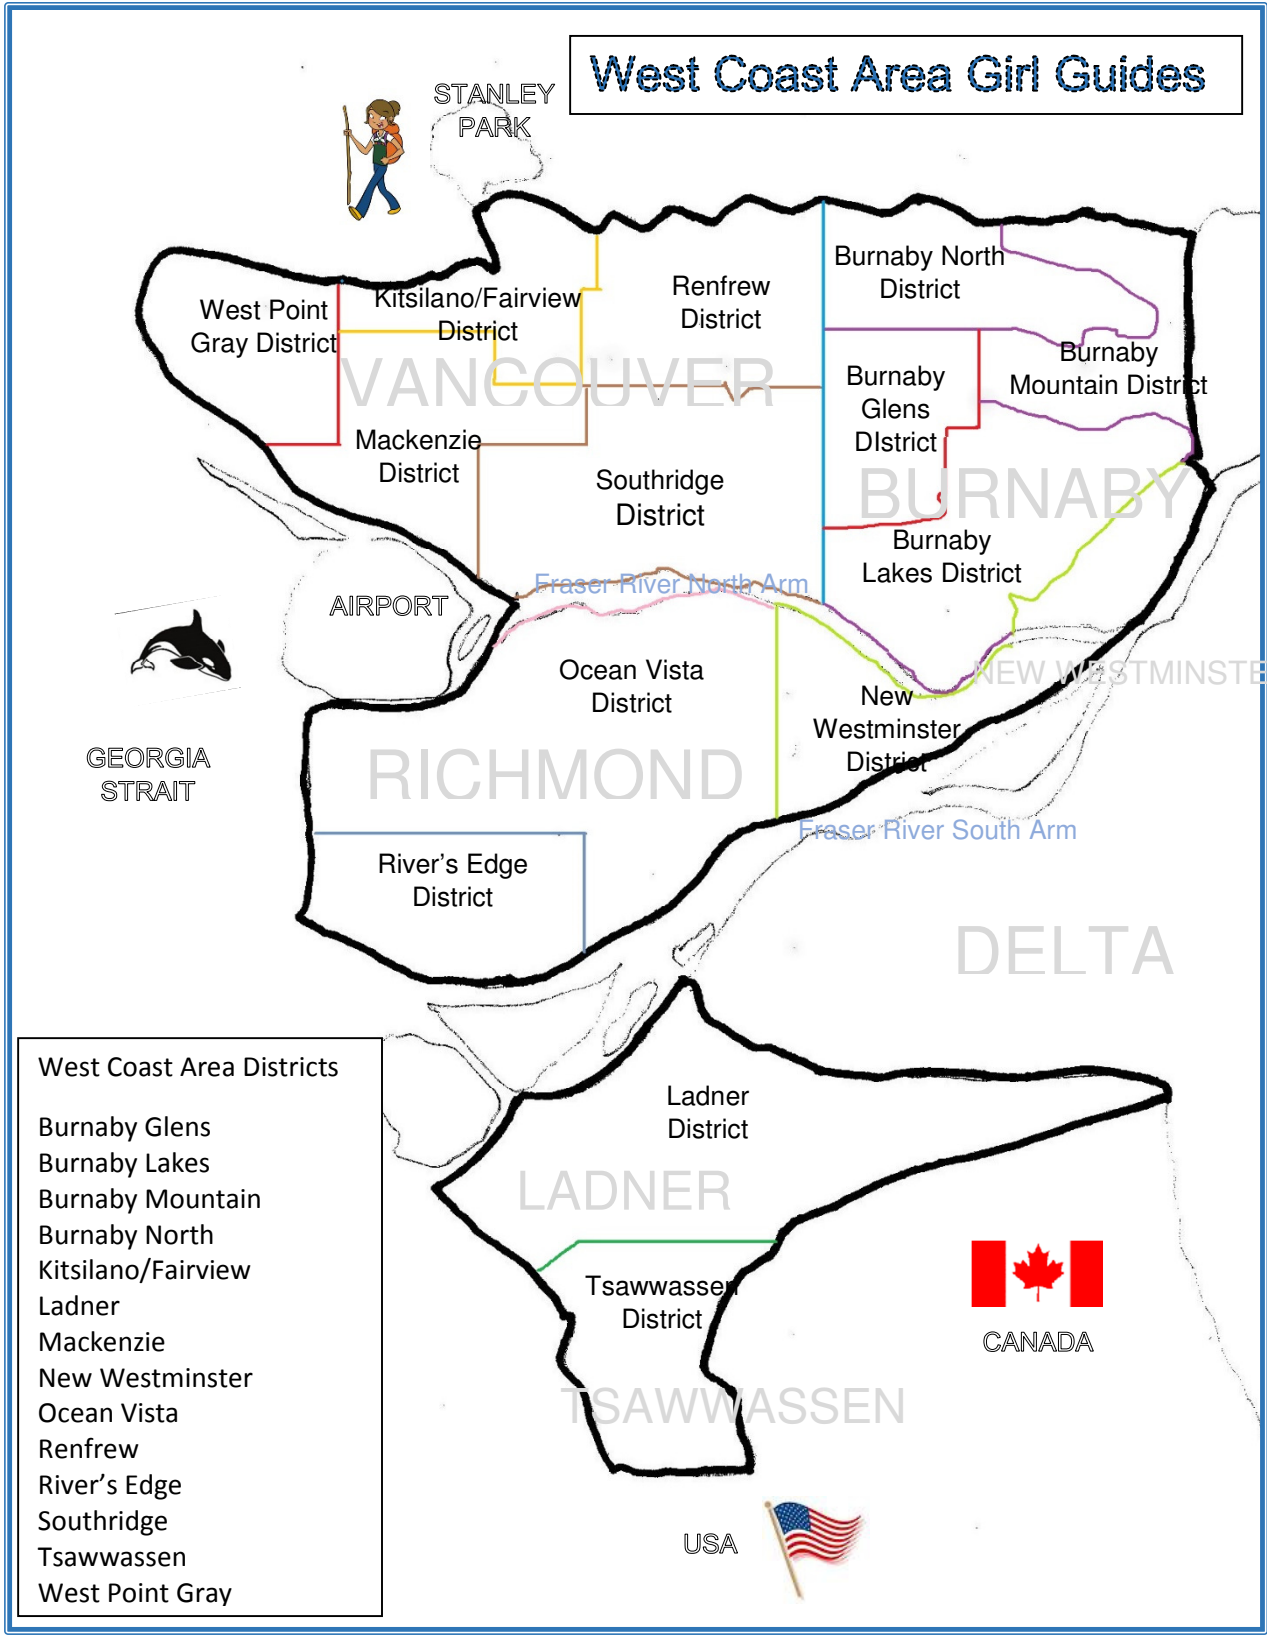

West Coast Area Girl Guides

- West Coast Area Districts**
- Burnaby Glens
 - Burnaby Lakes
 - Burnaby Mountain
 - Burnaby North
 - Kitsilano/Fairview
 - Ladner
 - Mackenzie
 - New Westminster
 - Ocean Vista
 - Renfrew
 - River's Edge
 - Southridge
 - Tsawwassen
 - West Point Gray